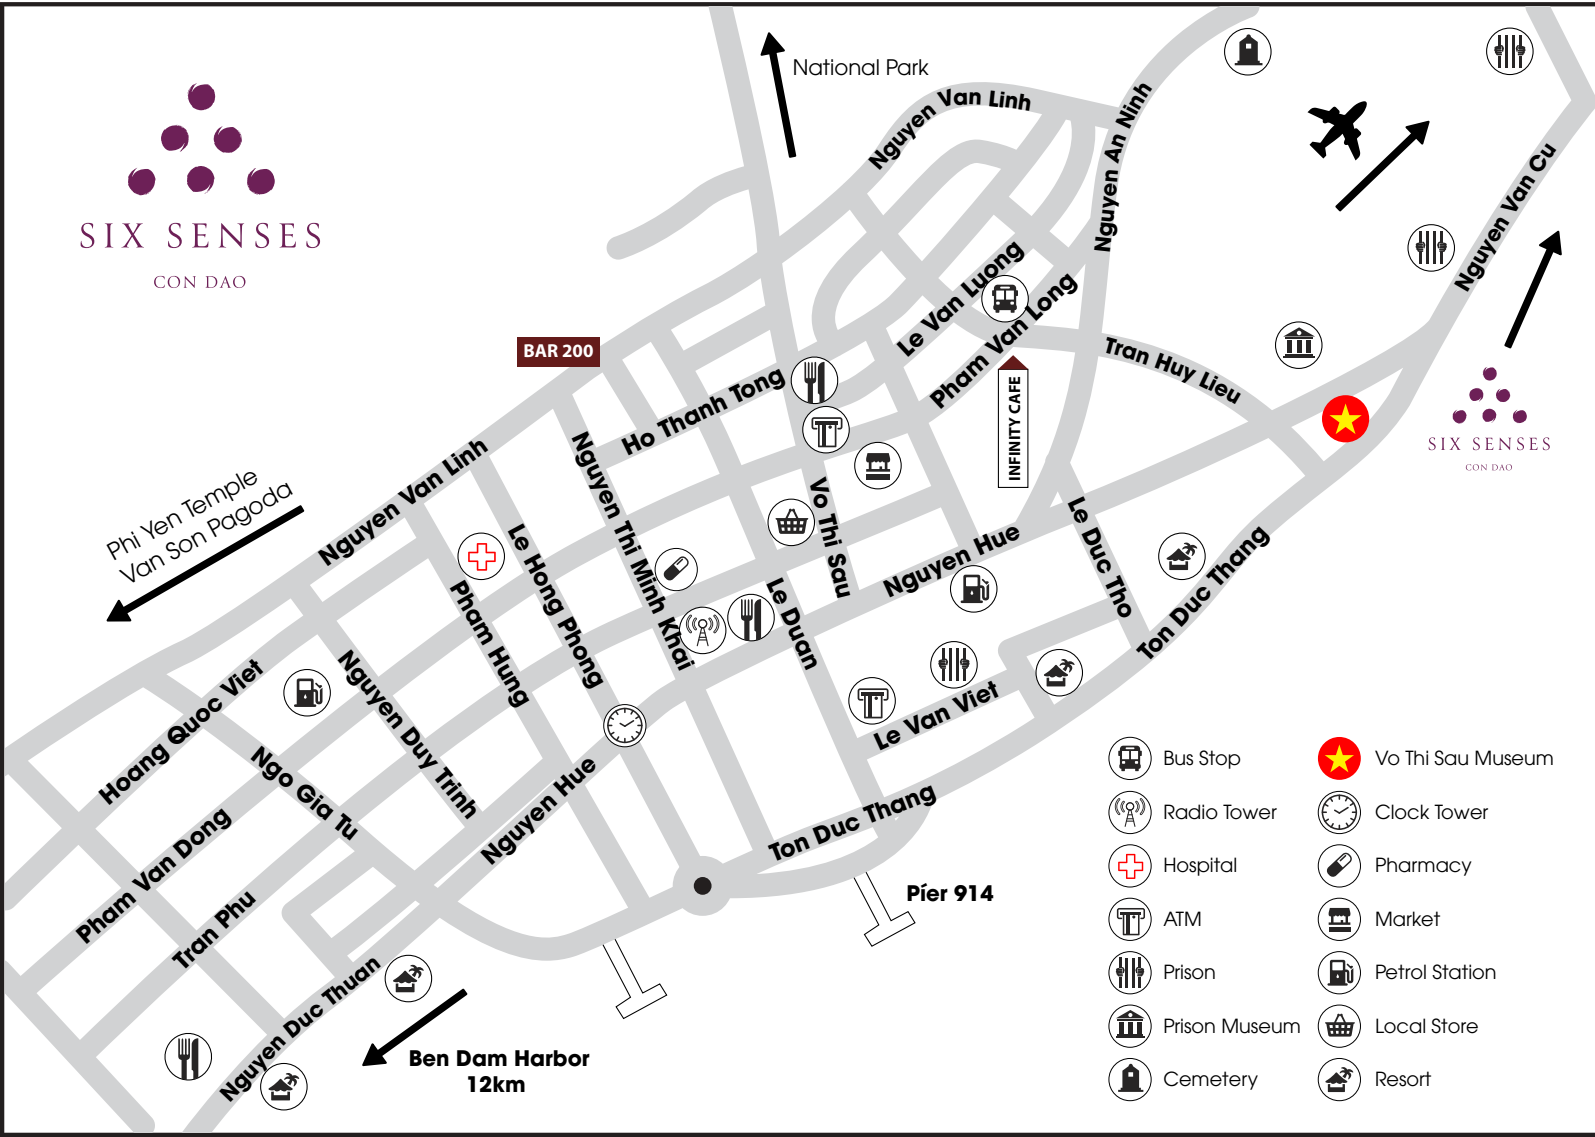

Residences
501-508

Ocean View Villas
201-215

Residences
301-309

Ocean Front Villas
101-127

Elephant Driving Range

- | | |
|-----------------------------|---|
| (A) Welcome Sala | (K) Reception |
| (B) Chilli Garden | (L) Vietnamese By the Market Restaurant |
| (C) By the Beach Restaurant | (M) Main Pool |
| (D) Jungle Cinema | (N) Sense of Fun |
| (E) Mini Golf | (O) Fitness Center |
| (F) Elephant Bar | (P) Organic Garden Farm |
| (G) Sense of Gathering | (Q) Six Senses Spa |
| (H) Earth Lab | (R) Sense of Gardening |
| (I) Six Senses Boutique | (S) Smoking Areas |
| (J) Grow with Six Senses | (Y) Eat Lab |
| | (X) Fire Evacuation Point |

-  Bus Stop
-  Radio Tower
-  Hospital
-  ATM
-  Prison
-  Prison Museum
-  Cemetery
-  Vo Thi Sau Museum
-  Clock Tower
-  Pharmacy
-  Market
-  Petrol Station
-  Local Store
-  Resort